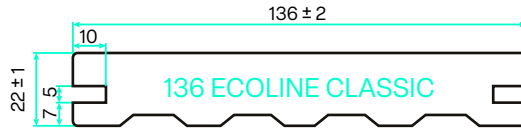

PROFILE

PROPERTIES

profile	dimensions	standard length	custom length	weight
136 Ecoline Classic	136 × 22 mm	4 m	2 - 6 m	3,3 kg/bm

Dimensional tolerance: length +/- 10 mm, width +/- 2 mm, thickness +/- 1 mm.